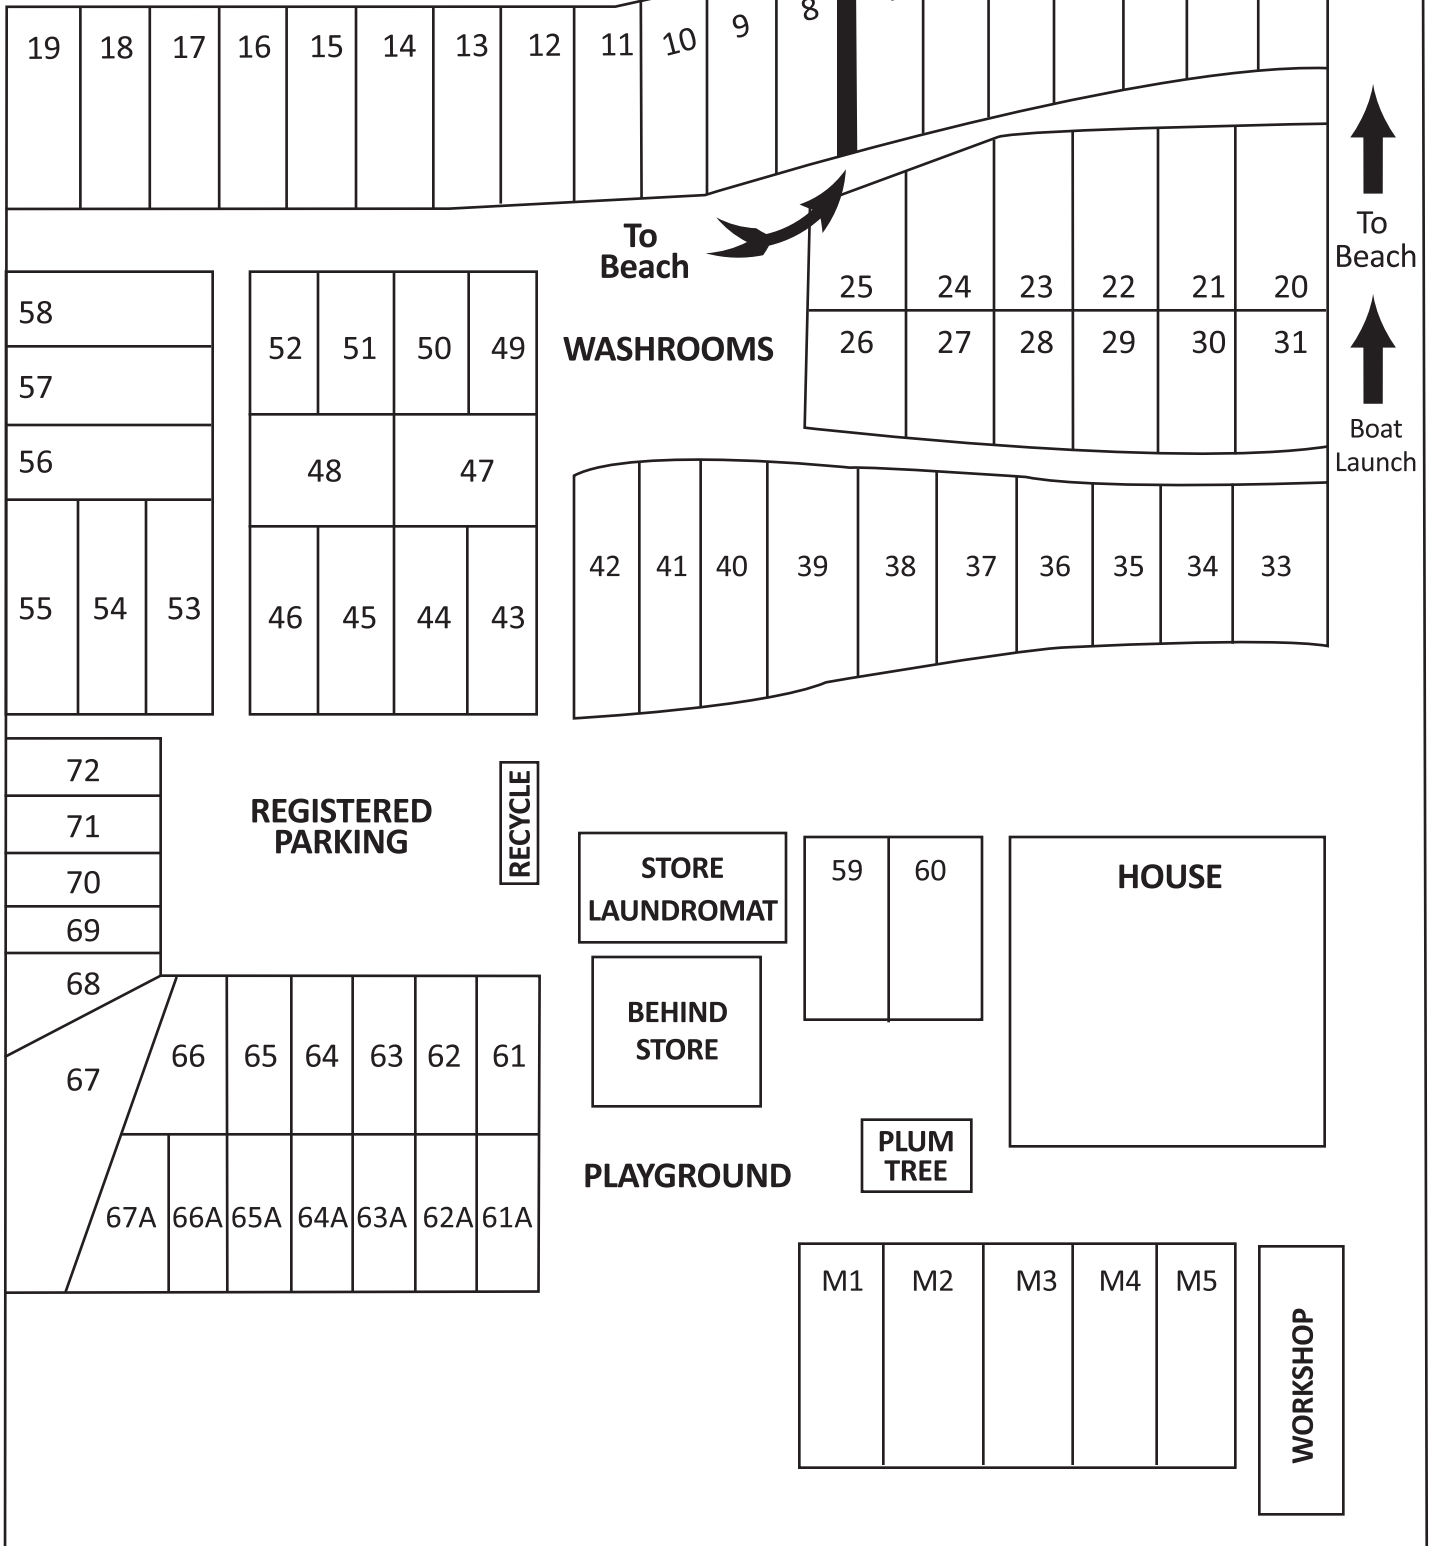

WEST BAY BEACH RESORT

Boat Dock
11-20

Boat Dock
1-10

WALKWAY

To Beach

WASHROOMS

To Beach

Boat Launch

REGISTERED
PARKING

RECYCLE

STORE
LAUNDROMAT

59 60

HOUSE

BEHIND
STORE

PLAYGROUND

PLUM
TREE

M1 M2 M3 M4 M5

WORKSHOP

TENNIS COURTS

GARBAGE